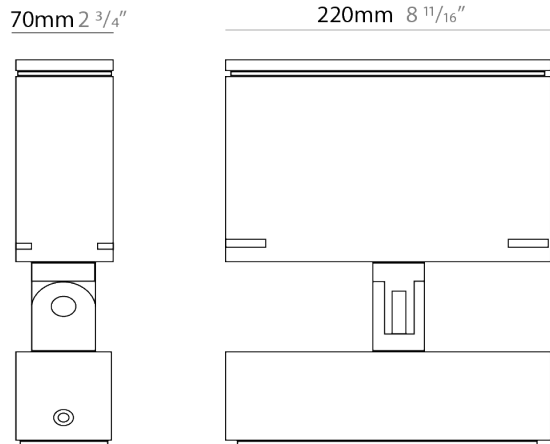

PROJECT
TYPE
SPECIFIER
QUANTITY
DATE

TARGET SURFACE

E9F234- -
base number   Finish   Lens
                         Options   Options

1. To build a product code in our configurator select the specify button on the base model # product page
2. To build a manual product code on this datasheet choose from the options listed below in blue font and add the suffix to the base model #

GENERAL

Series: Target
Brand: Platek
Division: Exterior
Mounting Type: Surface
Mounting Location: Above Ground
Subcategory: Flood

PHYSICAL

Shape: Rectangle
Length (mm): 220
Length (in): 8 11/16
Width (mm): 70
Width (in): 2 3/4
Height (mm): 213
Height (in): 8 3/8
Light Distribution: Adjustable / Direct
Screws: A4 stainless steel
Diffuser: Clear tempered glass
Fixture Finish: [BLK / WHI / GRY / COR / ANT / BRZ](#)
Fixture Material: Aluminum Die Cast
Cable Details: 2000mm Cable

ELECTRICAL

Lamp Type: LED
Total Output Wattage (W): 32
Dimming: DMX
Driver Included: No
Driver Location: Remote
Driver Type: Constant Current - Universal
Driver Class: Class 2
Input Voltage (V): 120 - 277
Constant Current (MA): 700

LED

Number of LEDs: 16
Color Temperature (°K): RGBW
CRI: >80 CRI
Lamp Life (hrs): 60000
Special LEDs offerings: RGBW

OPTICAL

Optic°: [9 / 24 / 48 / ELL](#)
Adjustability: Rotational 330°; Tilt 90°

RATINGS AND CERTIFICATIONS

Certified By: Certified for North American Standards
IP rating: IP66
IK Rating: IK08
Bug Rating: B2 U0 G0